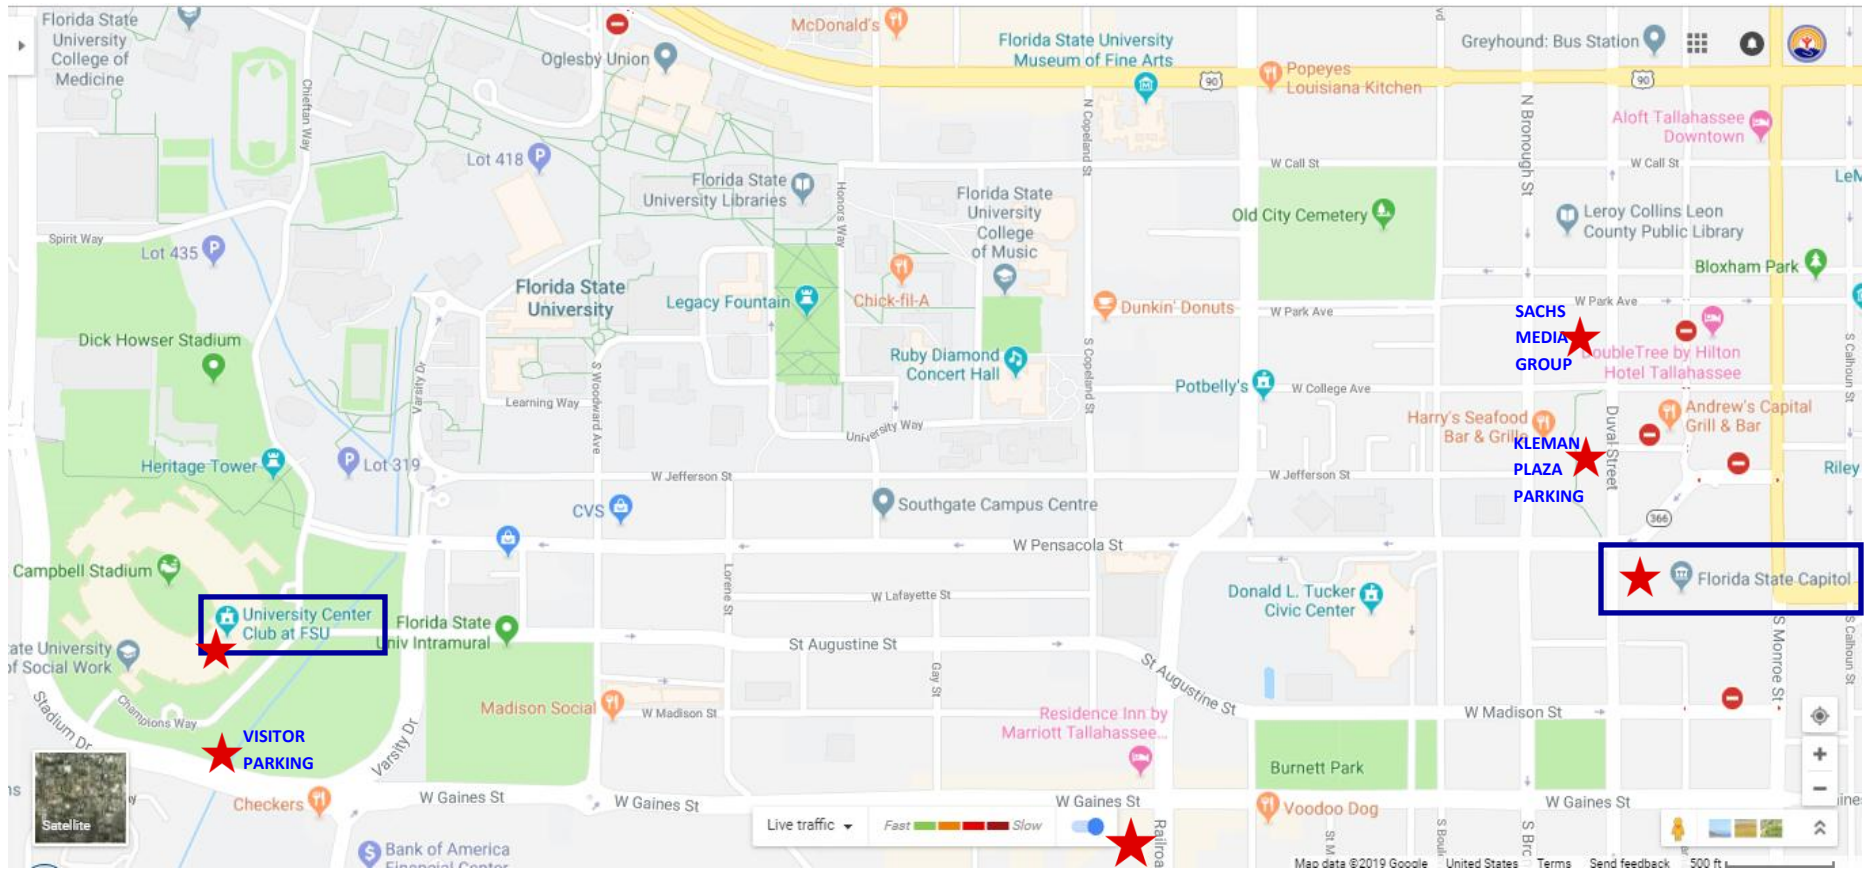

2019 Women United Summit & Capitol Days

March 12 & 13, 2019

United Way
of Florida

Venue Locations

HAMPTON
INN & SUITES

- ★ **University Center Club Visitor Parking** | The Visitor Lot entrance is off of Champions Way. You may turn onto Champions Way via either Pensacola St. or Stadium Dr. to Hendry St., then right onto Champions Way. Look for Visitor Parking signs. At the entrance to the Visitor Lot, there is a booth where you will get a parking slip. Bring it to the meeting to be validated/stamped.
- ★ **University Center Club at FSU** | 403 Stadium Drive, Building B (Ballroom East – 3rd floor) – The entrance to Building B is located on Champions Way between gates G and F of the Stadium.
- ★ **Sachs Media Group** | 114 South Duval St.
- ★ **Kleman Plaza Parking** | 306 South Duval St. | The garage may be accessed from Duval Street (east side/northbound) or Bronough St. (west side/southbound).
- ★ **The Capitol Building** | 400 South Monroe Street
- ★ **Hampton Inn & Suites Tallahassee Capitol-University** | 824 Railroad Avenue