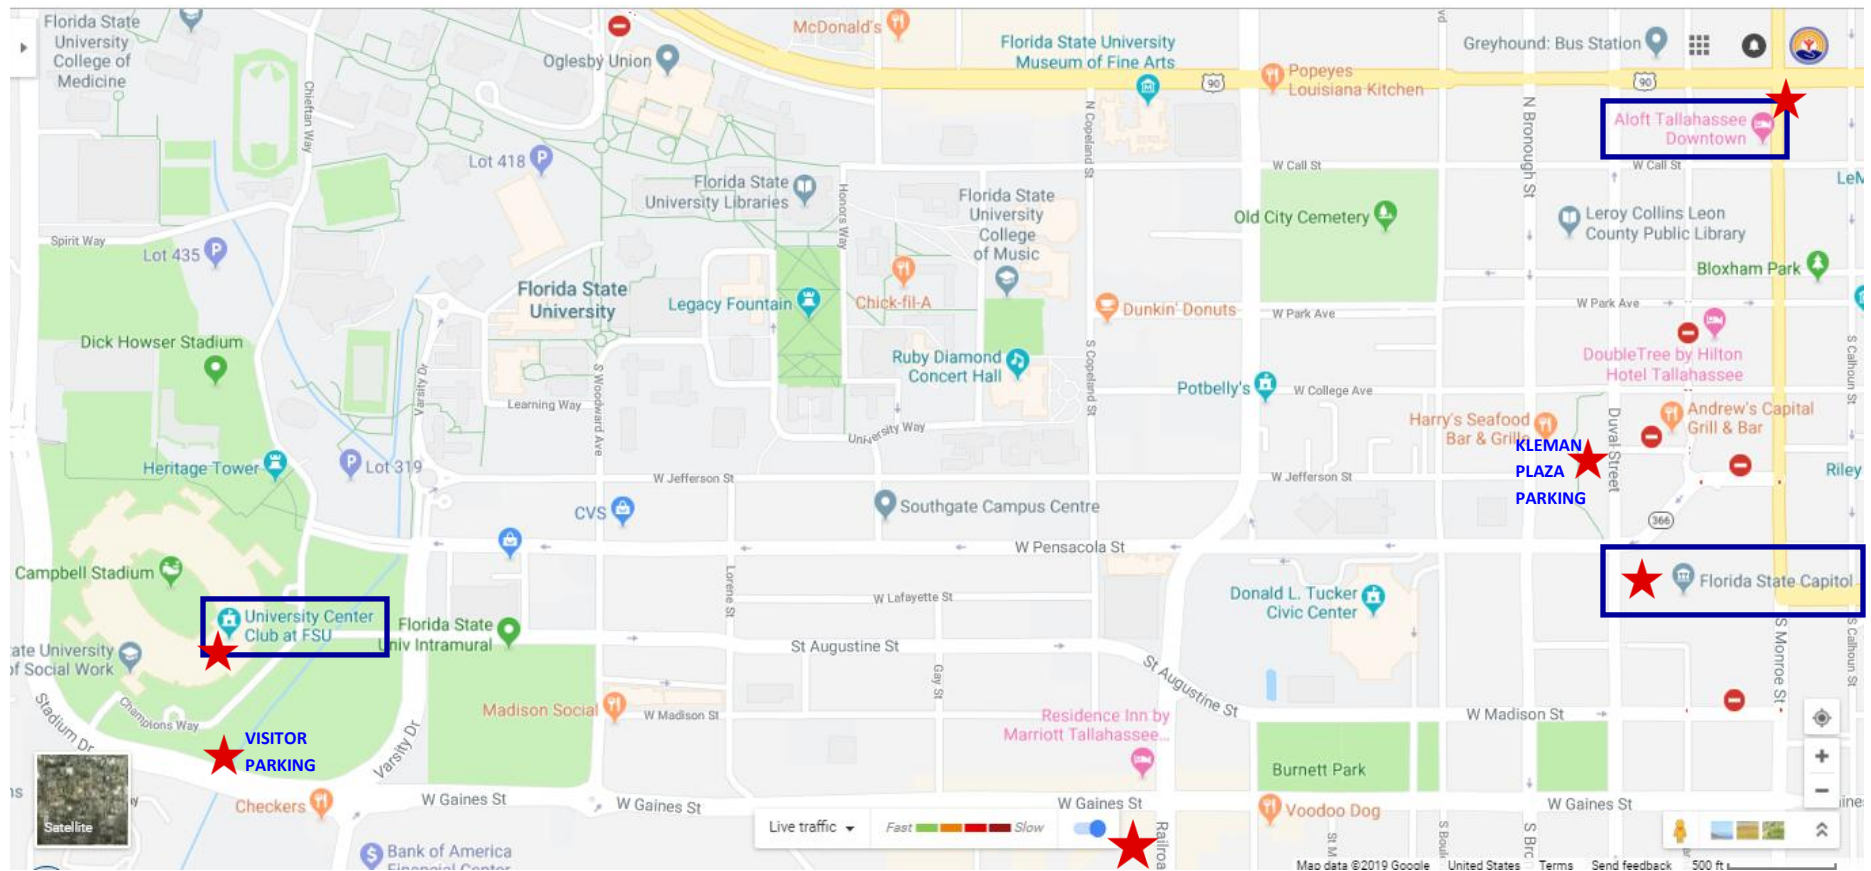

2019 Florida United Ways Capitol Days

February 5 & 6, 2019

United Way
of Florida

Capitol Days Venue Locations

HAMPTON
INN & SUITES

- ★ **University Center Club Visitor Parking** | The Visitor Lot entrance is off of Champions Way. You may turn onto Champions Way via either Pensacola St. or Stadium Dr. to Hendry St., then right onto Champions Way. Look for Visitor Parking signs. At the entrance to the Visitor Lot, there is a booth where you will get a parking slip. Bring it to the meeting to be validated/stamped.
- ★ **University Center Club at FSU** | 403 Stadium Drive, Building B (Ballroom East – 3rd floor) – The entrance to Building B is located on Champions Way between gates G and F of the Stadium.
- ★ **Kleman Plaza Parking** | 306 South Duval St. | The garage may be accessed from Duval Street (east side/northbound) or Bronough St. (west side/southbound).
- ★ **The Capitol Building** | 400 South Monroe Street
- ★ **Aloft Hotel** | 200 North Monroe Street
- ★ **Hampton Inn & Suites Tallahassee Capitol-University** | 824 Railroad Avenue