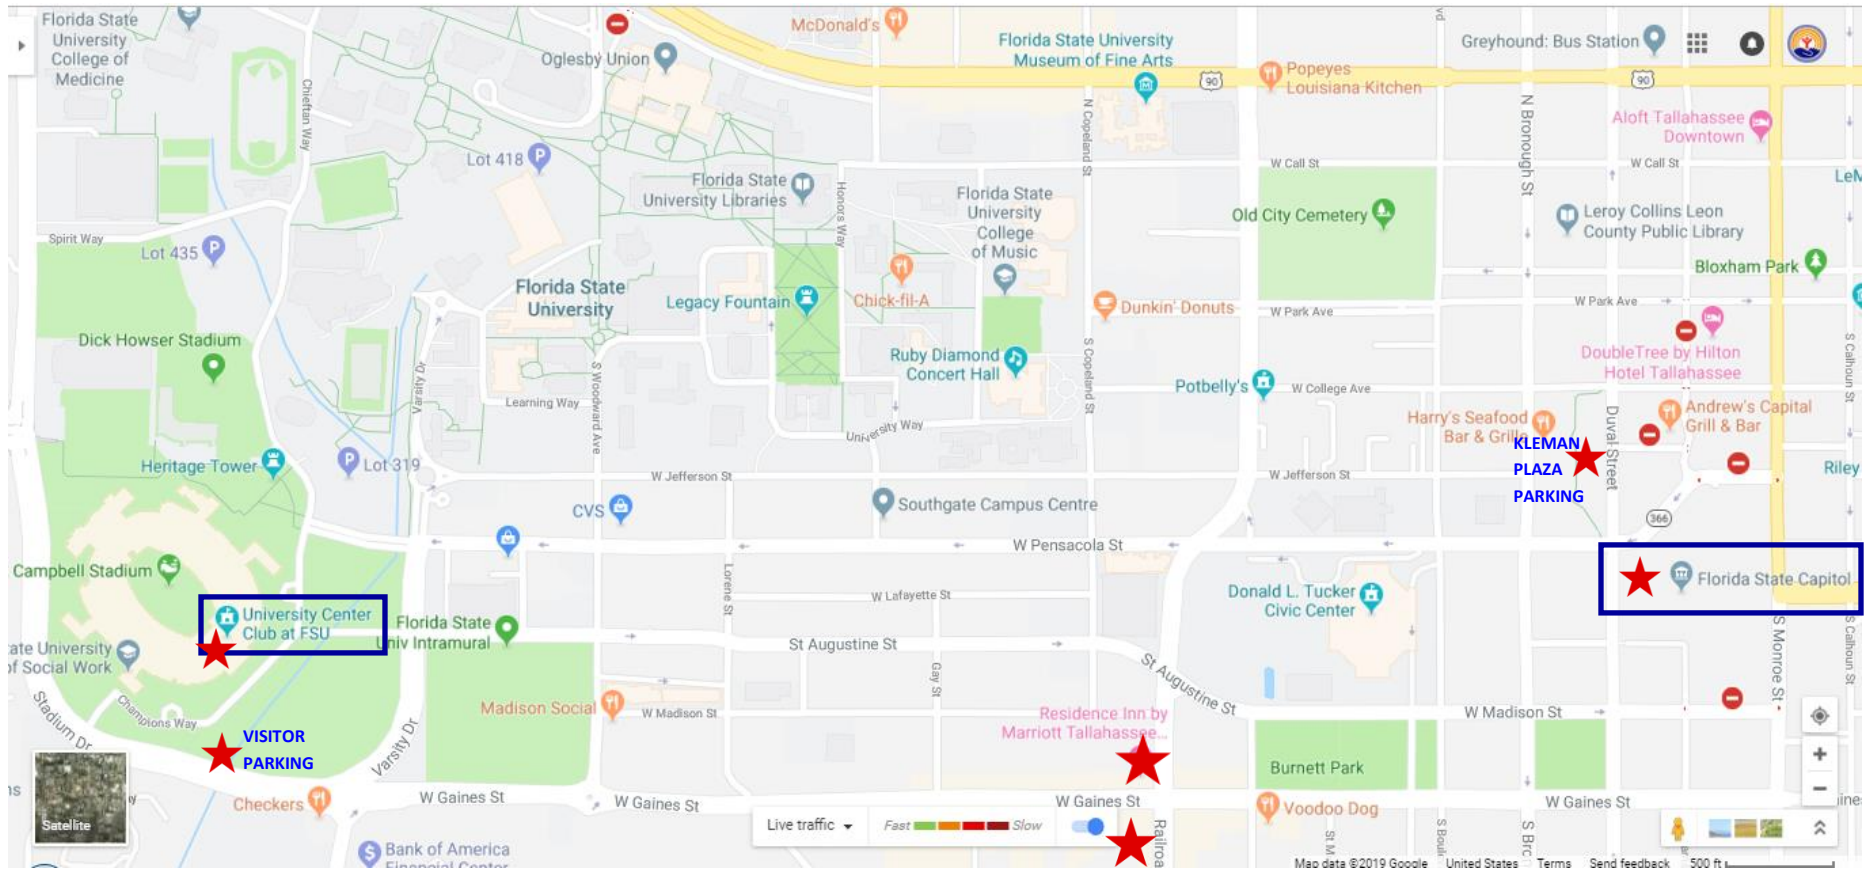

Women United State Meeting & 2020 Capitol Days

November 12 & 13, 2019

United Way
of Florida

Venue Locations

- ★ **University Center Club Visitor Parking** | The Visitor Lot entrance is off of Champions Way. You may turn onto Champions Way via either Pensacola St. or Stadium Dr. to Hendry St., then right onto Champions Way. Look for Visitor Parking signs. At the entrance to the Visitor Lot, there is a booth where you will get a parking slip. Bring it to the meeting to be validated/stamped.
- ★ **University Center Club at FSU** | 403 Stadium Drive, Building B (Ballroom East – 3rd floor) – The entrance to Building B is located on Champions Way between gates G and F of the Stadium.
- ★ **Kleman Plaza Parking** | 306 South Duval St. | The garage may be accessed from Duval Street (east side/northbound) or Bronough St. (west side/southbound).
- ★ **The Capitol Building** | 400 South Monroe Street
- ★ **Hampton Inn & Suites Tallahassee Capitol-University** | 824 Railroad Ave. ★ **Residence Inn by Marriott Tallahassee Universities** | 600 W. Gaines Street